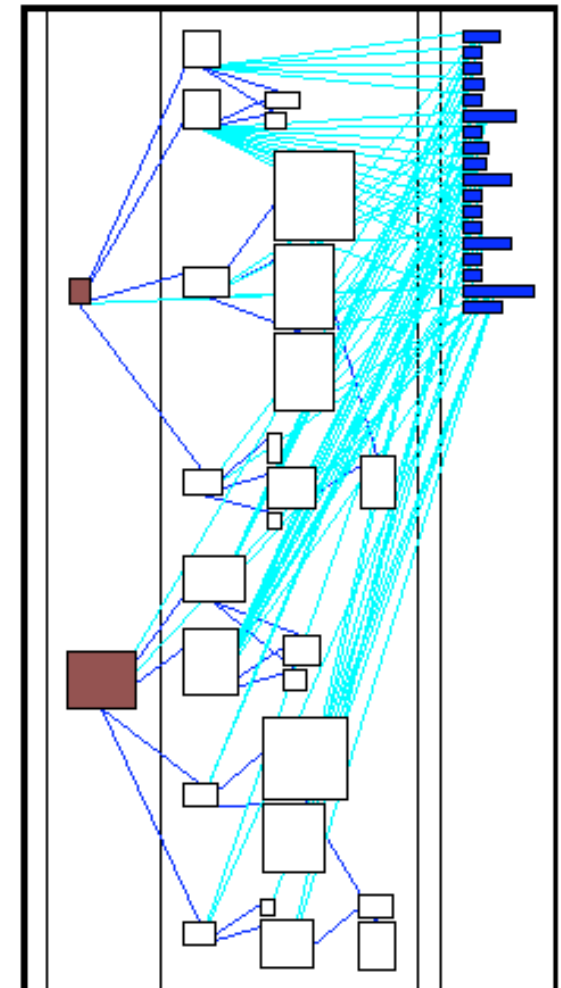

moose.unibe.ch

Moose is an environment for analysis

Repository

FAMIX
Core

Meta

UI

Mondrian

EyeSee

FAMIX
Core

Meta

UI

Mondrian

EyeSee

System Complexity shows class hierarchies.

Class Blueprint shows class internals.

CodeCity

shows

where

your

code

lives.

Distribution Map

shows

how

properties

spread.

Ownership Map shows how developers commit.

Ownership Map shows how developers commit.

Ownership Map shows how developers commit.

News

New Smalltalk importer

Improved dynamic analysis