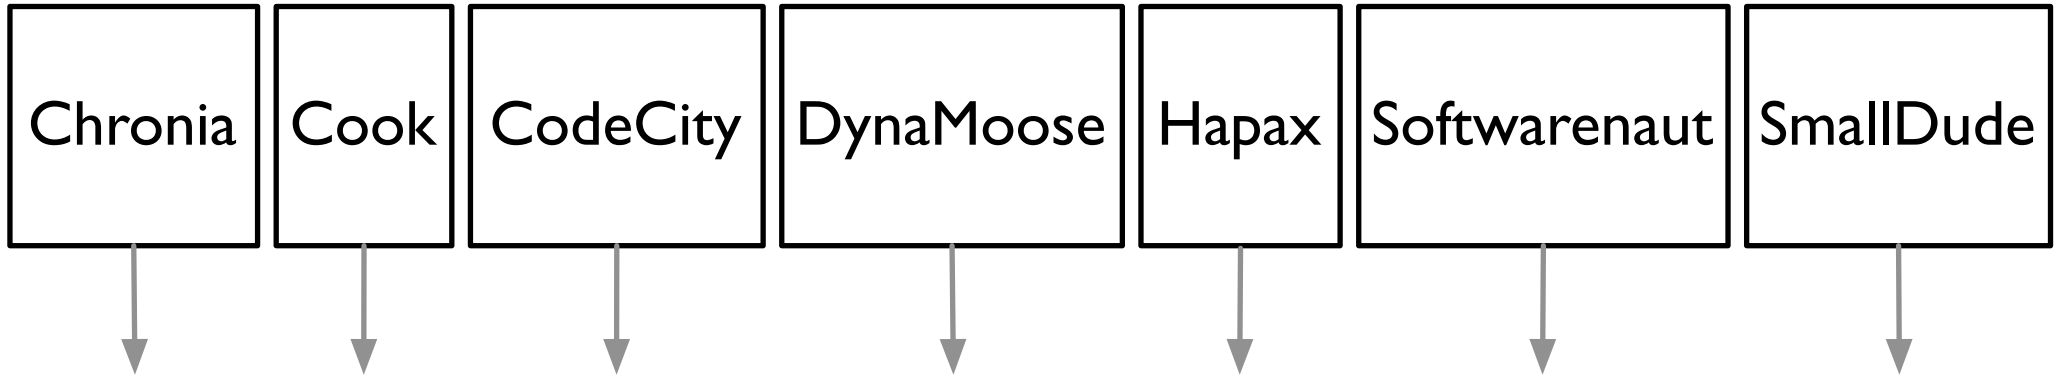

FAMIX
Core

Meta

UI

Mondrian

EyeSee

System Complexity shows class hierarchies.

Class Blueprint shows class internals.

CodeCity

shows

where

your

code

lives.

Distribution Map

shows

how