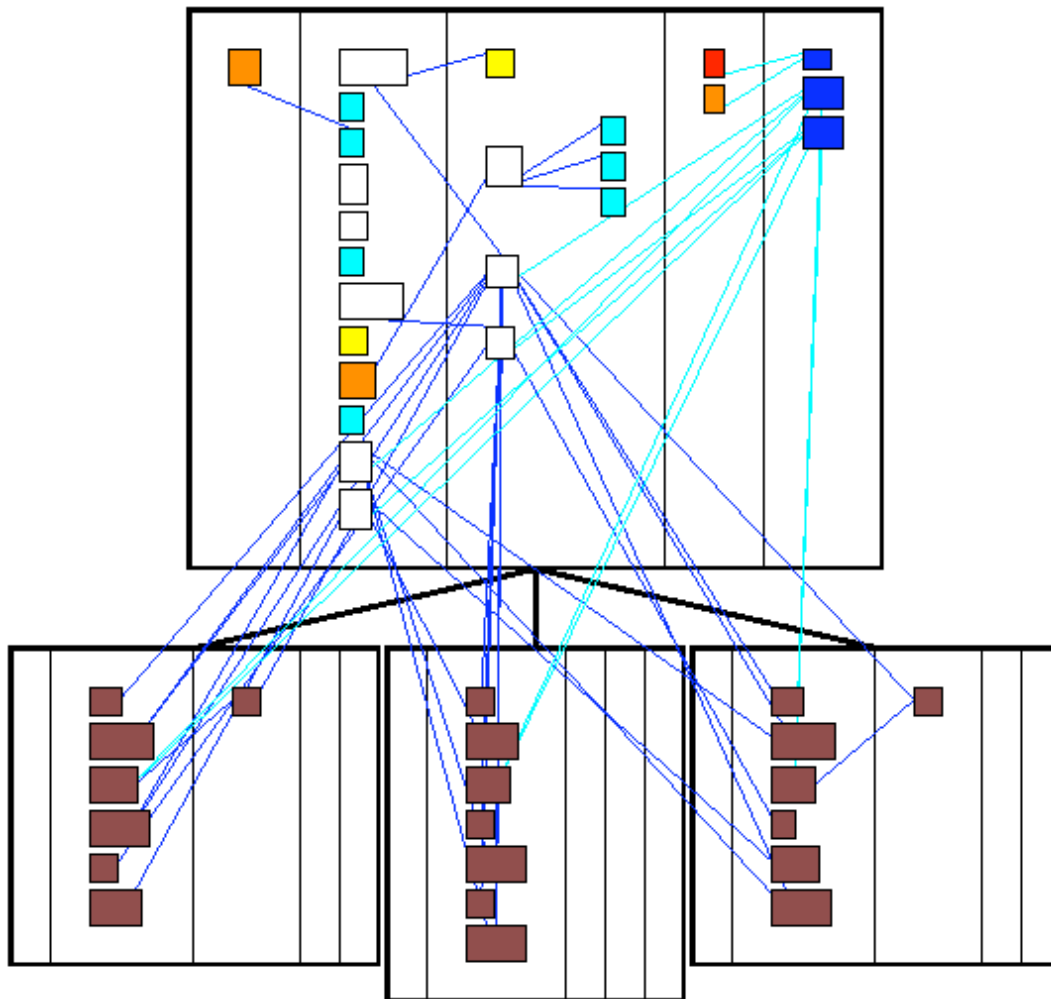

moose.unibe.ch

Moose is an environment for analysis

Repository

FAMIX
Core

Meta

UI

Mondrian

EyeSee

FAMIX
Core

Meta

UI

Mondrian

EyeSee

System Complexity shows class hierarchies.

Class Blueprint shows class internals.

CodeCity

shows

where

your

code

lives.

Distribution Map

shows

how

properties

spread.

Ownership Map shows how developers commit.

Ownership Map shows how developers commit.

Ownership Map shows how developers commit.

News

New Smalltalk importer

Improved dynamic analysis