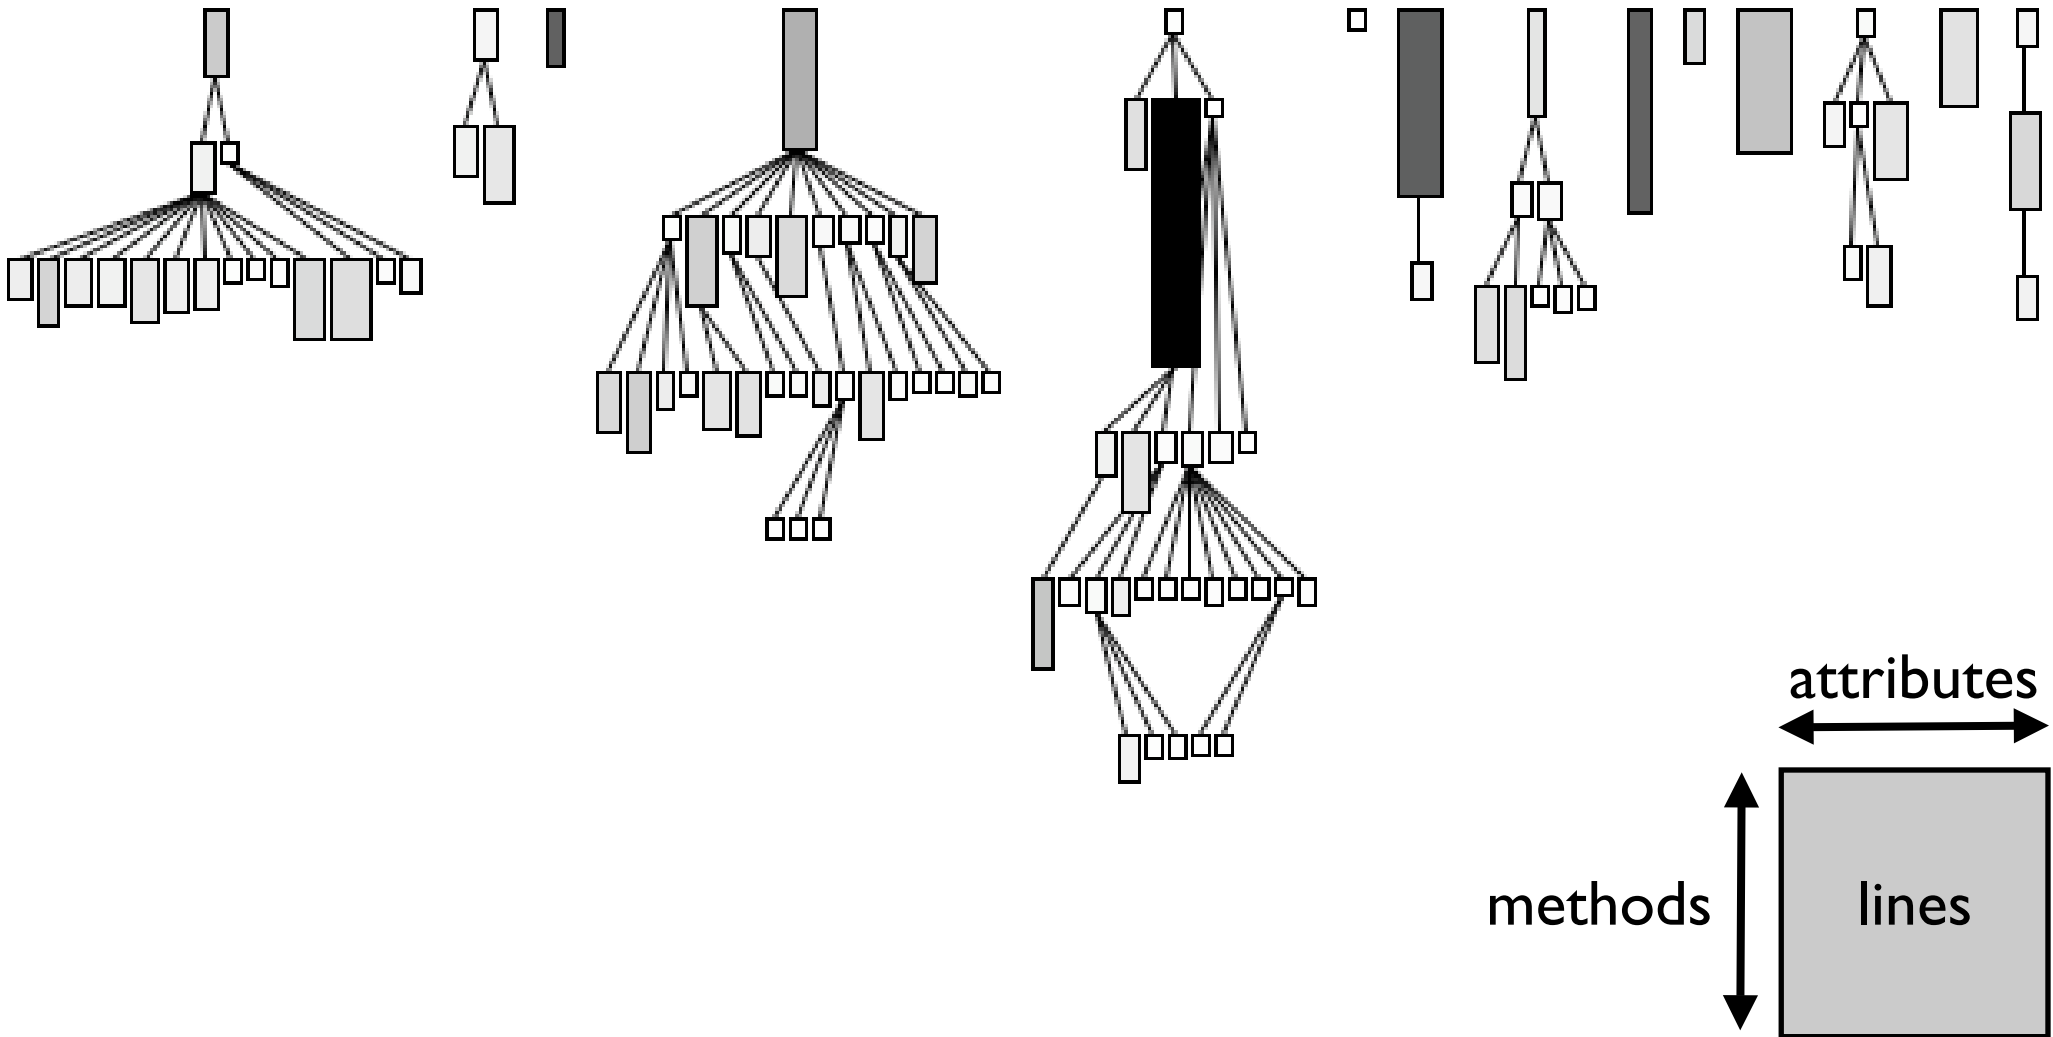

FAMIX
Core

Meta

UI

Mondrian

EyeSee

System Complexity shows class hierarchies.

Class Blueprint shows class internals.

CodeCity

shows

where

your

code

lives.

Distribution Map

shows

how