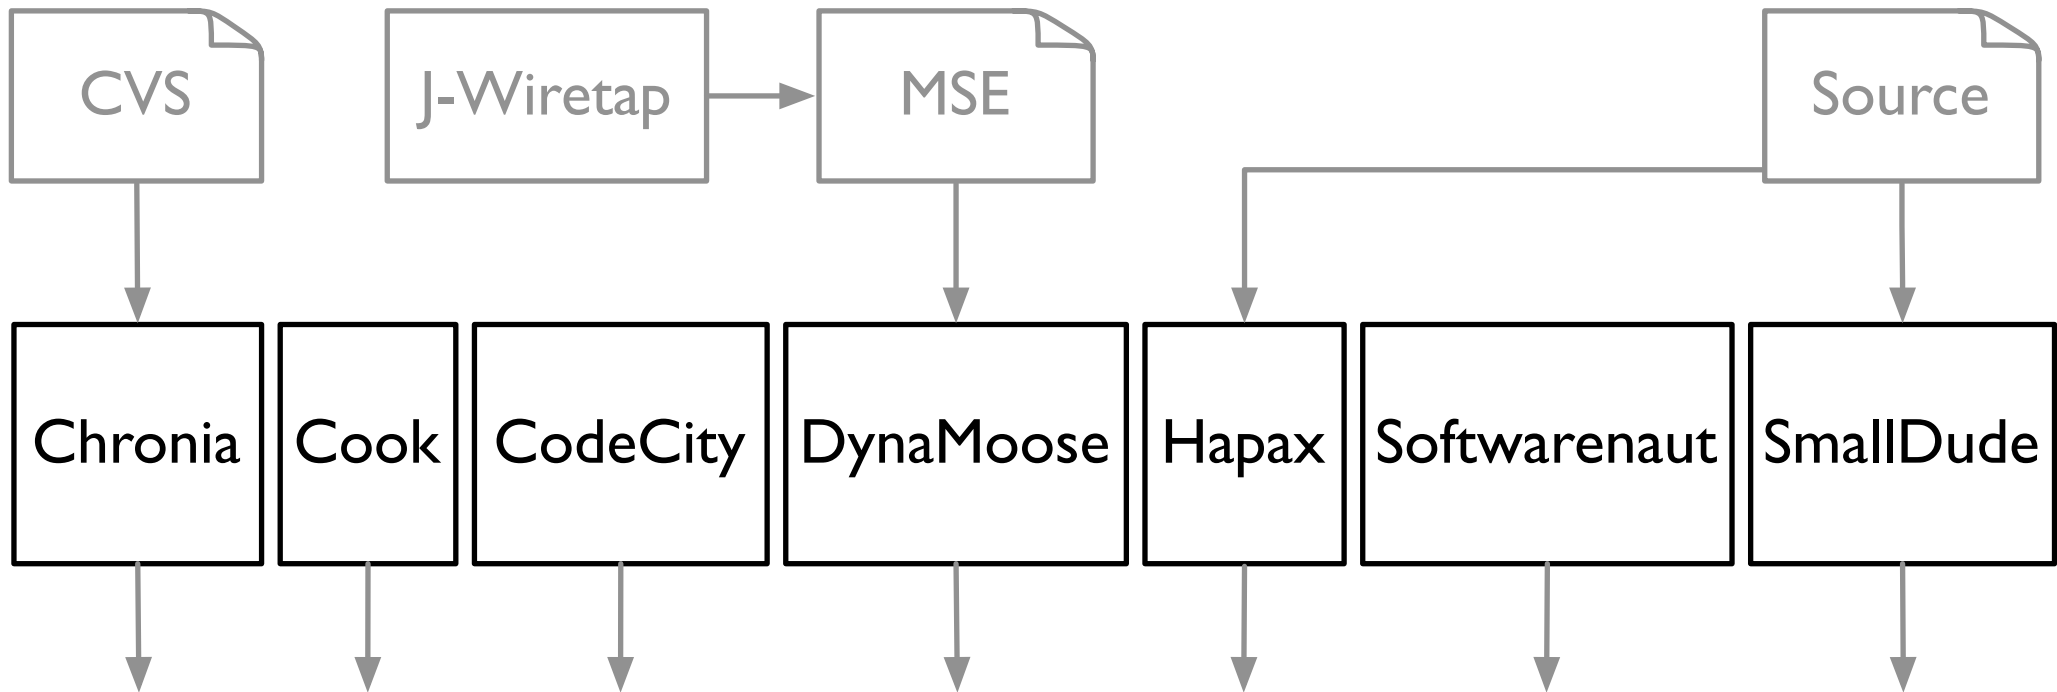

FAMIX
Core

Meta

UI

Mondrian

EyeSee

System Complexity shows class hierarchies.

Class Blueprint shows class internals.

CodeCity

shows

where

your

code

lives.

Distribution Map

shows

how