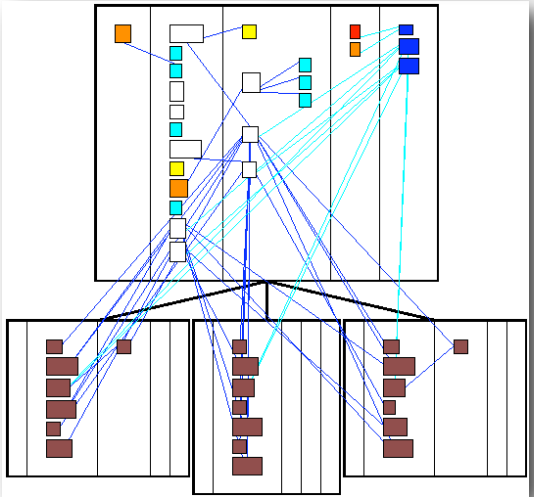

moose.unibe.ch

Moose is an environment for analysis

Repository

FAMIX
Core

Meta

UI

Mondrian

EyeSee

FAMIX
Core

Meta

UI

Mondrian

EyeSee

System Complexity shows class hierarchies.

Class Blueprint shows class internals.

CodeCity

shows

where

your

code

lives.

Distribution Map

shows

how

properties

spread.

Ownership Map shows how developers commit.

Ownership Map shows how developers commit.

Ownership Map shows how developers commit.

News

New Smalltalk importer

Improved dynamic analysis